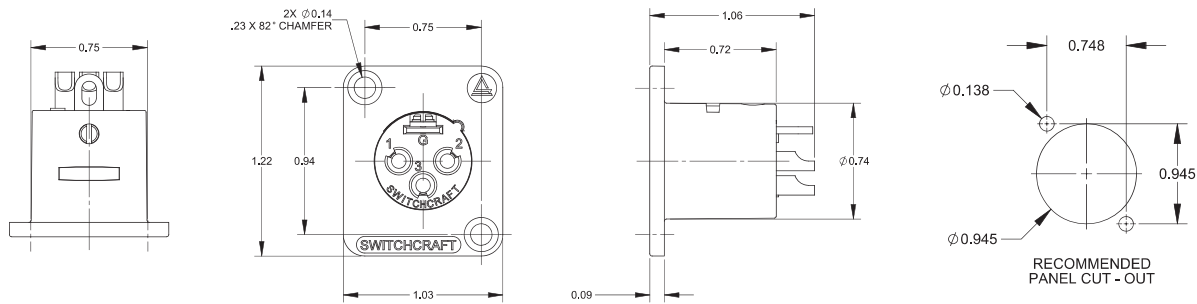

DE SERIES PANEL MOUNT XLR CONNECTORS

NEW PRODUCT BULLETIN 603

MALE DE SERIES CONNECTORS