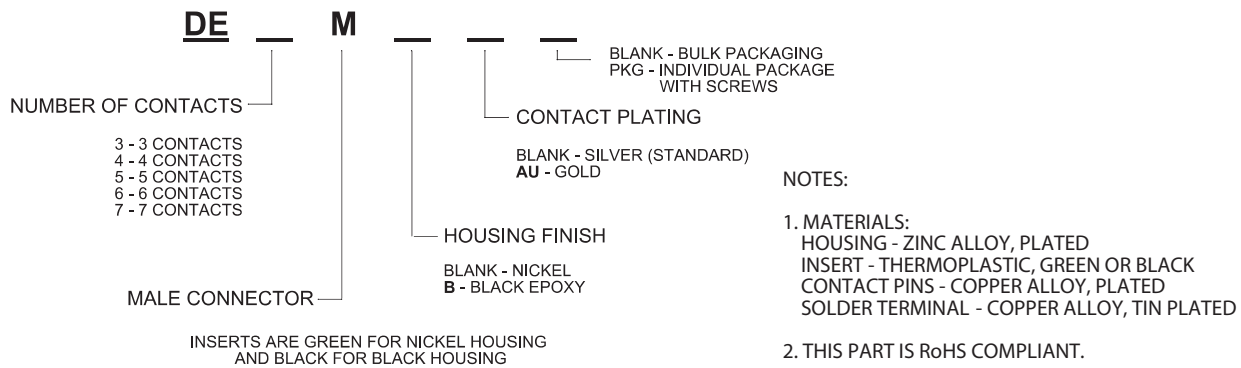

DE SERIES PANEL MOUNT XLR CONNECTORS

NEW PRODUCT BULLETIN 603

MALE DE SERIES CONNECTORS